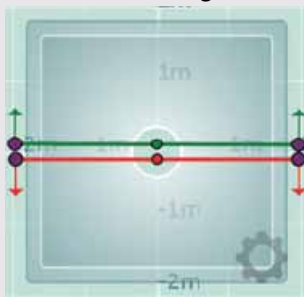

THERMAL IMAGING IP PEOPLE COUNTER PC-THI60-N

DESCRIPTION:

The next generation in thermal imaging sensors, the PC-THI60-N reduces the amount of hardware needed at the store/facility level. Our most accurate solution, it monitors multiple people entering and exiting at the same time. The PC-THI60-N uses TCP/IP connectivity and includes four counting modes, all remotely accessible for calibration. Data transmission is communicated over your local or wide area network. Mounted above the entryway, this system is ideal for wide openings, heavy traffic areas and various traffic patterns. Thermal imaging technology senses infrared radiation to track traffic travelling underneath the sensor. Vea software completes this solution for traffic monitoring and reporting.

FEATURES:

- › Highly accurate for heavy traffic areas
- › Wide array of settings to increase accuracy based on detection area
- › Simple interface for calibration and customization of counting zone performed remotely over network, or locally over serial port.
- › Direct network IP data connectivity reduces hardware required at the facility level
- › Internal memory stores a minimum of 4608 records or 195 days at 1hr logging intervals

| PARAMETER | MIN | TYP | MAX | UNITS |
|--|--|-----|----------|----------|
| Supply Current | 80 | - | 260 | mA |
| Supply Voltage (regulated, 2v peak-to-peak ripple max) | 10 | 12 | 28 | Volts DC |
| Network Speed | 10 | - | 100 | mbs |
| Operating Temperature (non-condensing) | 0°/32° | - | 40°/104° | °C/°F |
| Width of Detection Area* | 7 | - | 13 | feet |
| Mounting Height | 8 | - | 14 | feet |
| Enclosure: | 4.37" x 2.75" deep (100mm x 70mm deep) | | | |

*Detection area width is contingent upon mounting height

ORDERING:

- › Thermal Imaging Camera with TCP/IP, PC-THI60-N
- › Vea Software* for reporting, monitoring and POS intergration

Default Counting Lines