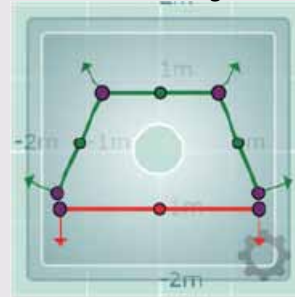

Custom Counting Lines

Detection Area